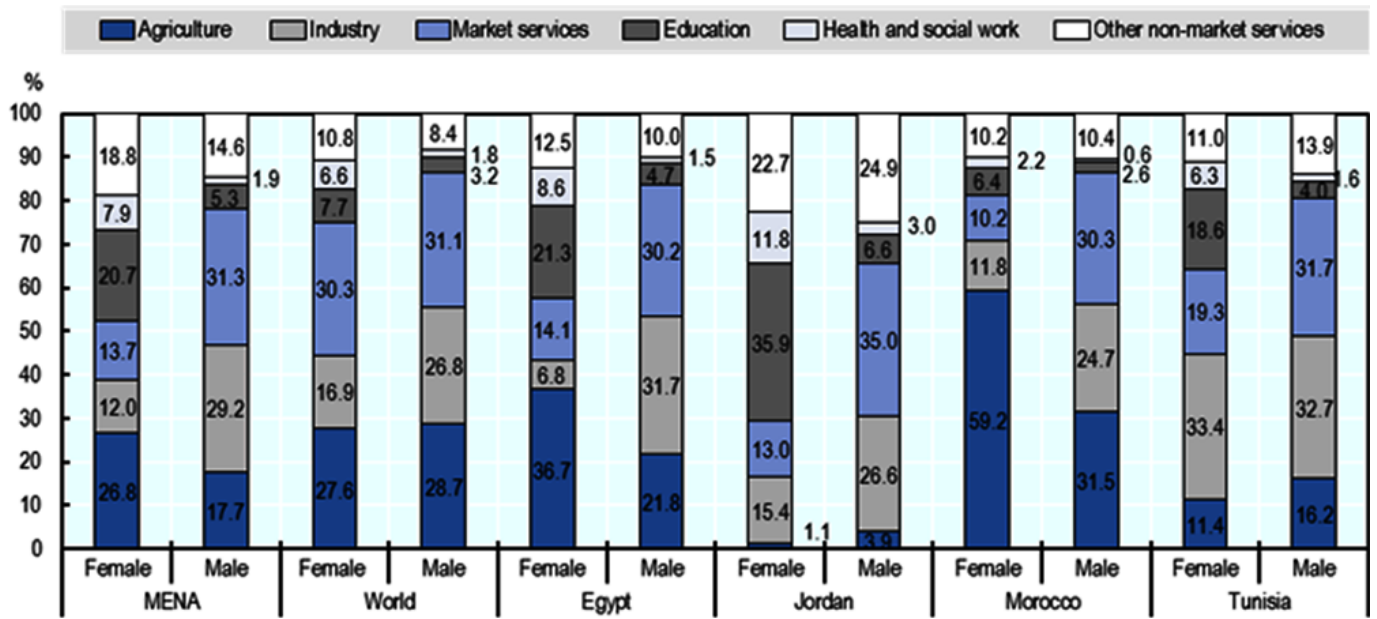

You need to [log in](#) before you can post comments.

Navigation

Registration

FAQ

[Tokyo Majin Gakuen Kenpucho Complete Series S1 S2 \(Dual-Audio\)](#)

[Tokyo Majin Gakuen Kenpucho Complete Series S1 S2 \(Dual-Audio\)](#)